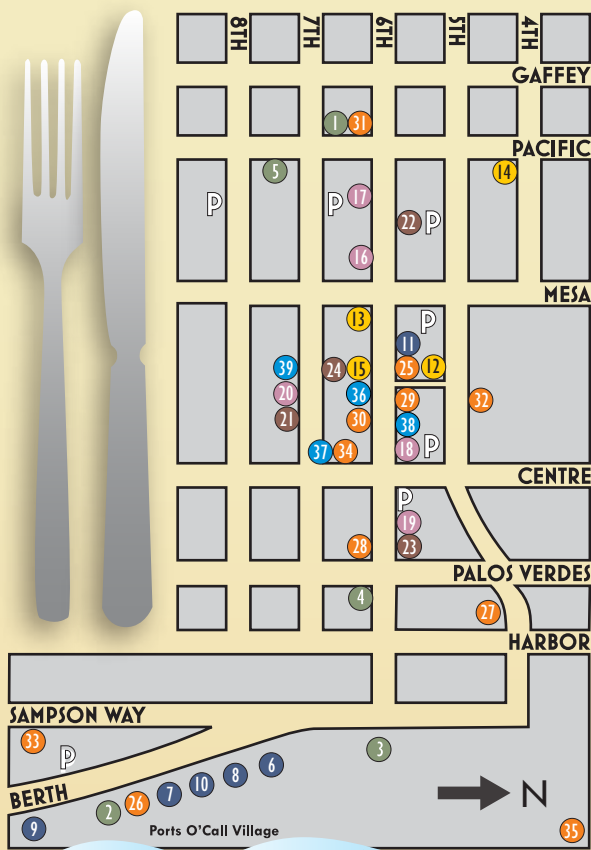

MAP

San Pedro Historic Waterfront Business Improvement District

Like a trip around the world, the restaurants in San Pedro's Historic Waterfront District feature a wide range of cuisine, from Hungarian to Mexican, Mediterranean to Italian, Japanese to California Fresh and everything in between. There are more than three dozen full-service, family owned and operated restaurants. The many dining opportunities combined with the colorful mix of unique shops make a stop here a must!

390 West 7th Street
San Pedro, CA 90731
T 310.832.2183
F 310.832.0685

Shop | Dine | Explore

www.SanPedroBid.com

LOUNGES

1. 36 **Crimsin Lounge**
   345 W. 6th Street
   310-833-8818
2. 37 **Godmother's**
   302 W. 7th Street
   310-833-1589
3. 38 **Goodfella's**
   356 W. 6th Street
   310-832-6609
4. 39 **Jackson's Place Beer & Wine**
   335 W. 7th Street
   310-833-3359

Please scan this QR Code with a smartphone for a FREE LA Waterfront Trolley Map

Business hours are subject to change. For current hours of operation please call ahead.

For restaurants participating in the coupon program, please look for the ★ symbol.

15% Off
at Participating Restaurants
Minimum purchase $10
Must present coupon. Limit 1 coupon per check.
Coupon may not be combined with other coupons or offers.
Dine-in only. Ref. SPDG

$5 Off
at Participating Restaurants
Minimum purchase $25
Must present coupon. Limit 1 coupon per check.
Coupon may not be combined with other coupons or offers.
Dine-in only. Ref. SPDG